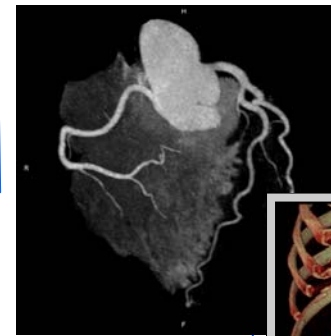

Experience the Power of our new **64-Slice CT** scanner...

300 Evergreen Drive
Suite 210
Glen Mills, PA 19342
Brinton Lake Shopping Center

Southeast Brinton
Medical Imaging Lake

Benefits of 64-Slice CT:

- Increased sensitivity and specificity
- Increased resolution
- Shorter breath holds
- Faster scan times
- Coronary/Cardiac Imaging
- CT Angiography

...providing results in record time!

SCAN TIME:

Sinus or Head	15 seconds
Kidney	20 seconds
Chest	8 seconds
Chest, Abdomen & Pelvis	15 seconds
Abdomen	10 seconds

**Southeast Medical Imaging at
Brinton Lake!!!**

To schedule an appointment, please call 610-579-3500

For more information, please visit our
website at www.southeastradiology.com